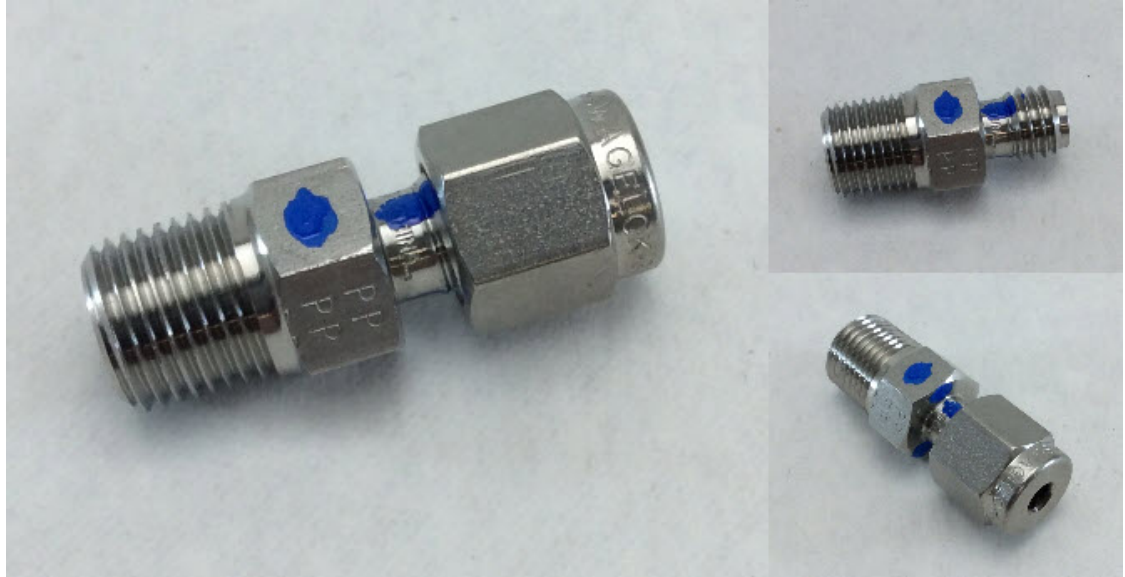

Item

25C0022R1

400A: Restrictor air blue dot 450ccm w/

Extended Description:

Replaces Rosemount 656888
Fitting complete with nut and ferrule. 450 cc/min \pm 45 @ 15 psig air. Blue dot air restrictor; replaces the old yellow dot restrictor.