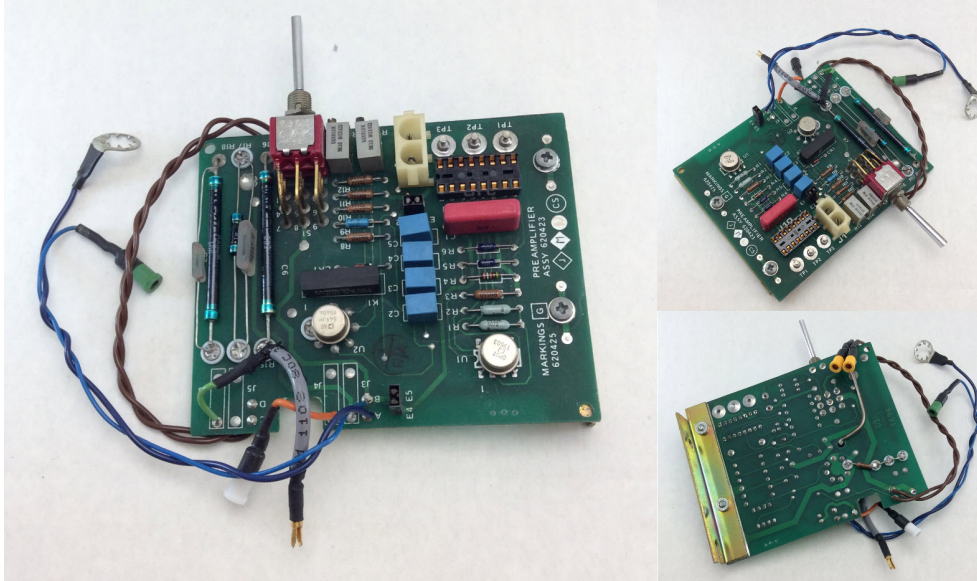

Item

620423

400A: Preamp Board, new w/ mod

Extended Description:

Mounts next to burner. Contains purge-ignite switch; wiring to glow plug, thermistor, electrode contact, & collector. Does not come with a mounting bracket.