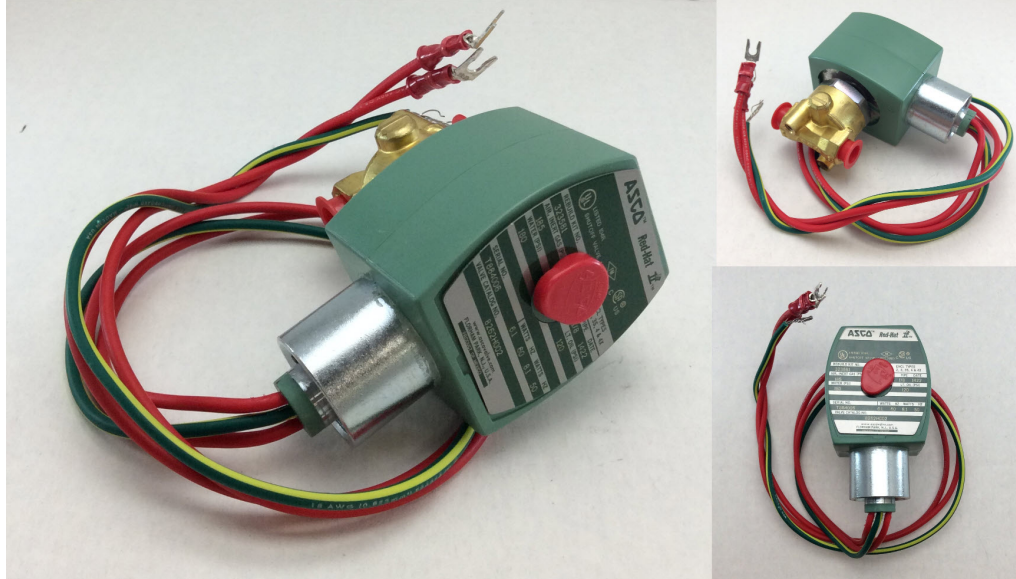

Item

8262H002N-120/60,110/50 400A: Solenoid Valve BR NC 120vAC
NC

Extended Description:

120VAC / 60HZ 6 watts (approx.) Max pressure 155 psi
Inlet: 1/8" FPT Discharge: 1/8" FPT Body: brass
Normally Closed (NC) Orifice: large